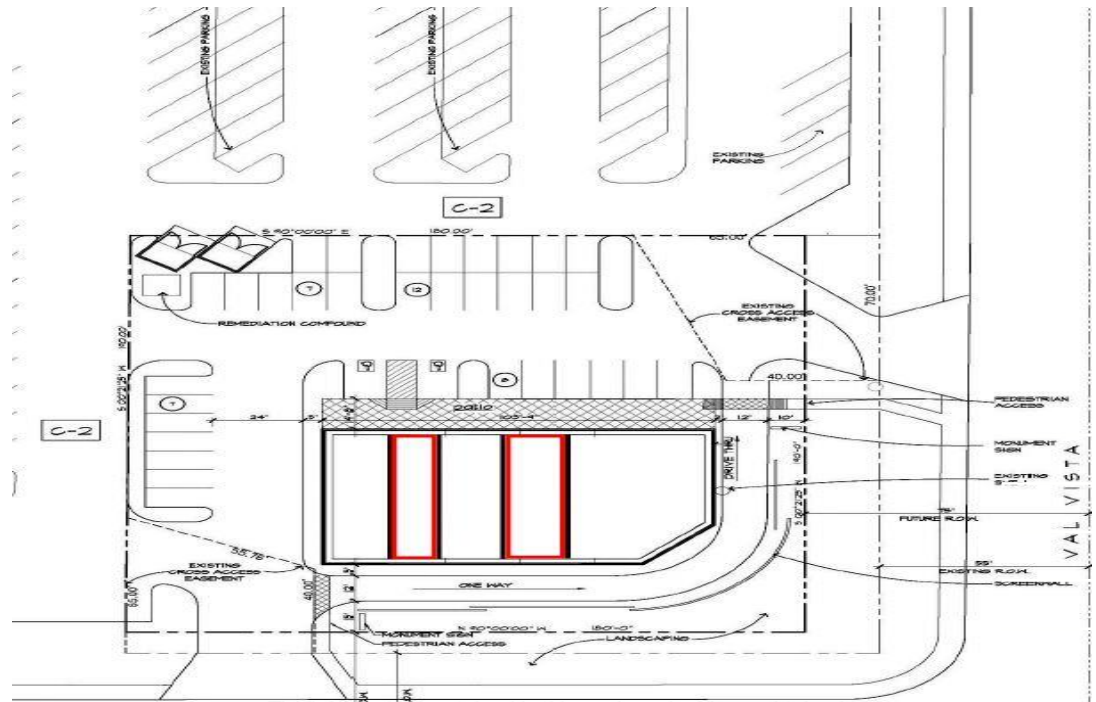

RETAIL OR
OFFICE SUITES
AVAILABLE FOR
LEASE

- **LOCATION:**
  NORTHWEST
  CORNER
  SOUTHERN
  AND VAL
  VISTA
- **AVAILABLE:**
  SUITE 103 -
  998 SQUARE
  FEET
  SUITE 104 -
  1,100 SQUARE
  FEET
- **LEASE RATE:**
  CALL FOR
  DETAILS

FOR LEASE JOIN STARBUCKS, SUBWAY AND PAPA MURPHY'S

3550 East Southern Avenue, Mesa, Arizona 85204

Bobby Raines and Kevin Iams
7595 E McDonald Drive, Suite 130
Scottsdale, Arizona 85250
Phone: 480-947-3100 Fax: 480-556-8150
Email: Bob@americorig.com or Kevin@americorig.com
www.americorig.com